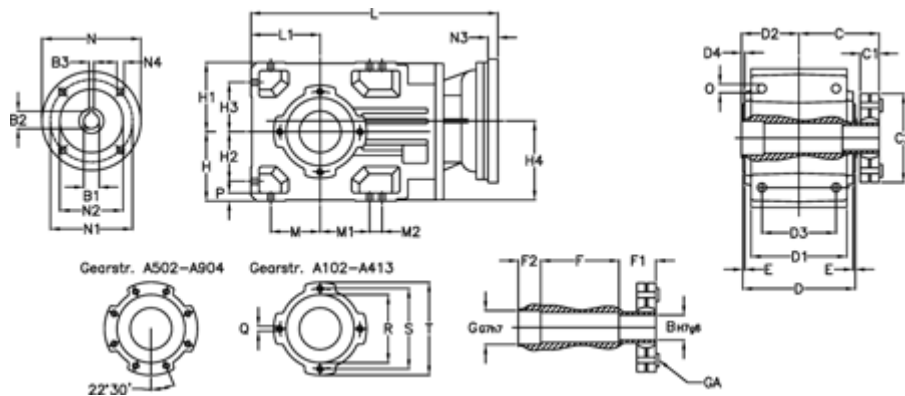

# Data Sheet

Article number: 29600200845245  
 Description: Bevel helical gearbox  
 A202US-8,4-P112B5

## Measures

B = 30	D1 = 110	F2 = 36	L = 335.5	N3 = -
B1 = 28	D2 = 60	G = 32	L1 = 80	N4 = M12x16
B2 = 31.3	D3 = 90	GA = 14,5 NM	M = 60.0	O = 9.5
B3 = 8	d4 = 4.5	H = 80	M1 = 60.0	P = 9
C = 89.5	Description = A202US-xx-P112 B5	H1 = 80	M2 = -	Q = M8x15
C1 = 23	E = 3.0	H2 = 60.0	N = 250	R = 95
C2 = 72.0	F = 77.5	H3 = 60.0	N1 = 215	S = 115
D = 136	F1 = 36.0	H4 = 93.0	N2 = 180	T = 140